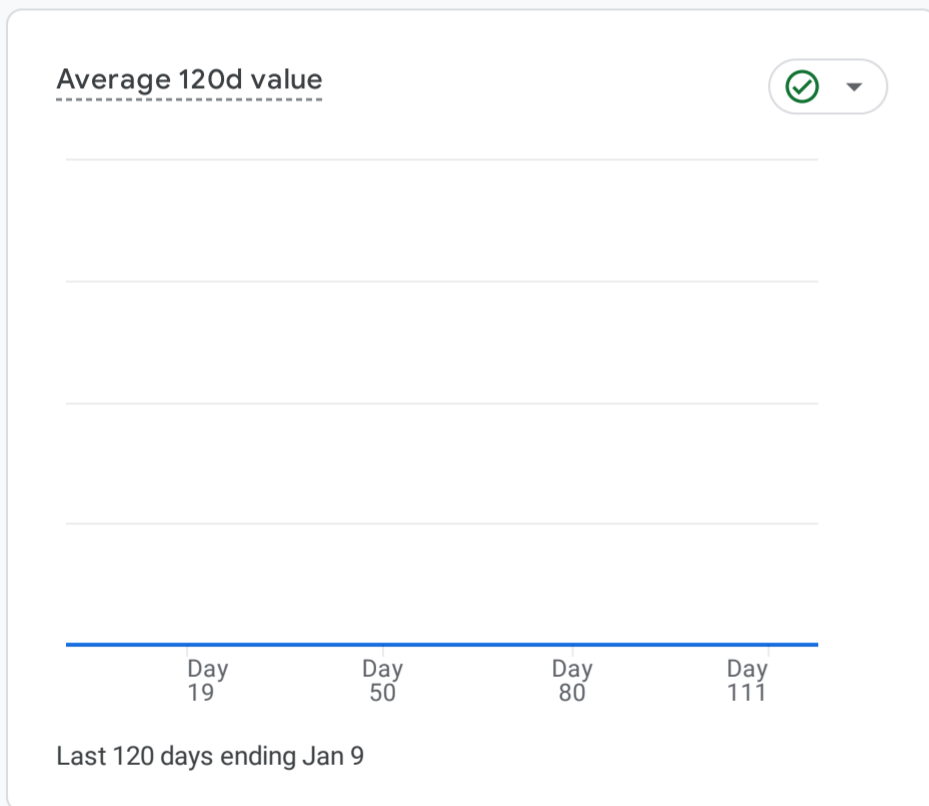

Sessions by Session manual sou...

SESSION MANUAL ...	SESSIONS
google	667
bing	53
iq.govwin.com	22
yahoo	17
ntp.msn.com	16
northamerica.manda...	13
m.baidu.com	7

[View Manual campaigns](#)