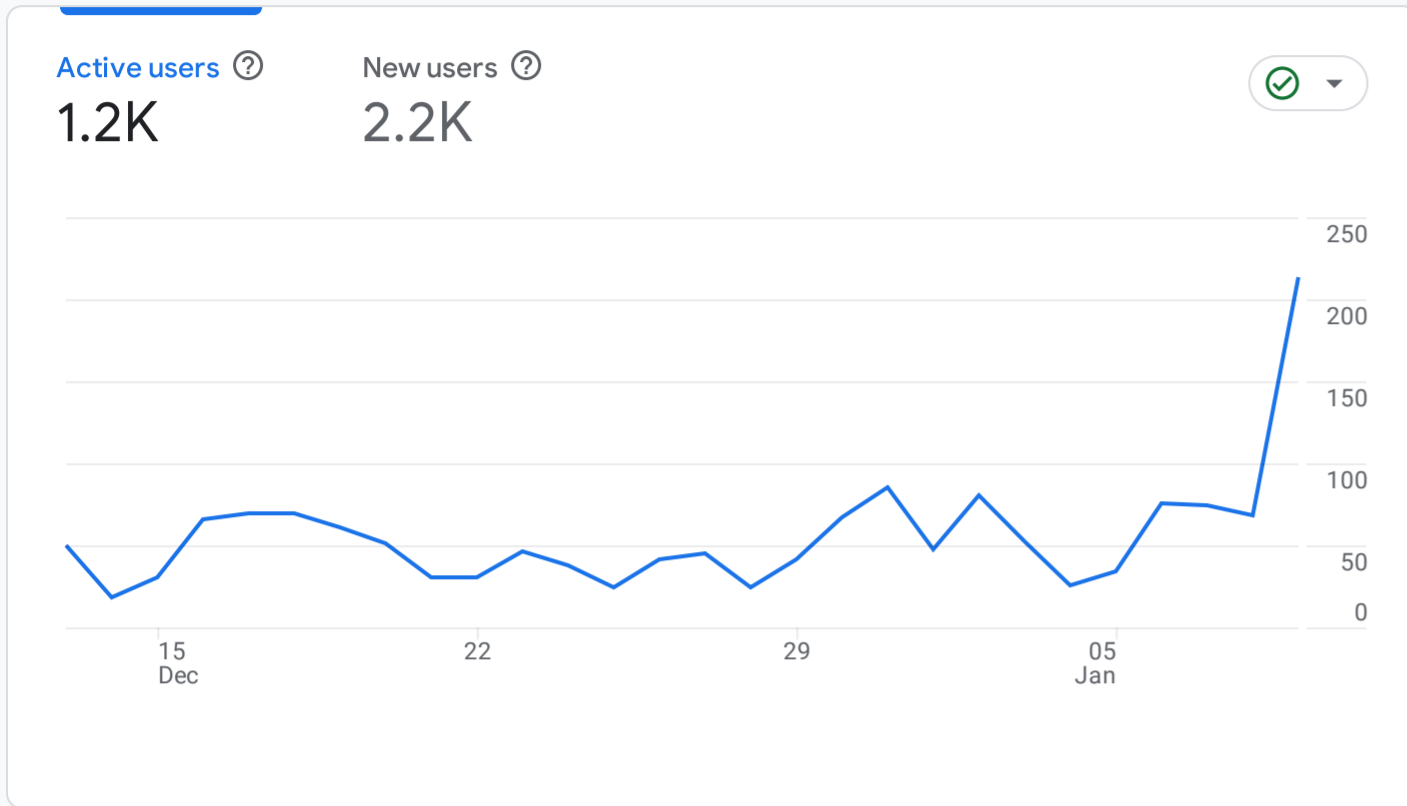

All Users [Add comparison](#)

Last 28 days Dec 13, 2024 - Jan 9, 2025

Acquisition overview

New users by First user primary channel group

FIRST USER PRIMARY CHA...	NEW USERS
Direct	1.4K
Organic Search	748
Referral	53

[View user acquisition](#)

Sessions by Session primary channel group

SESSION PRIMARY CHAN...	SESSIONS
Direct	1.1K
Organic Search	765
Referral	81
Unassigned	7

[View traffic acquisition](#)

Sessions by Session Google Ad...