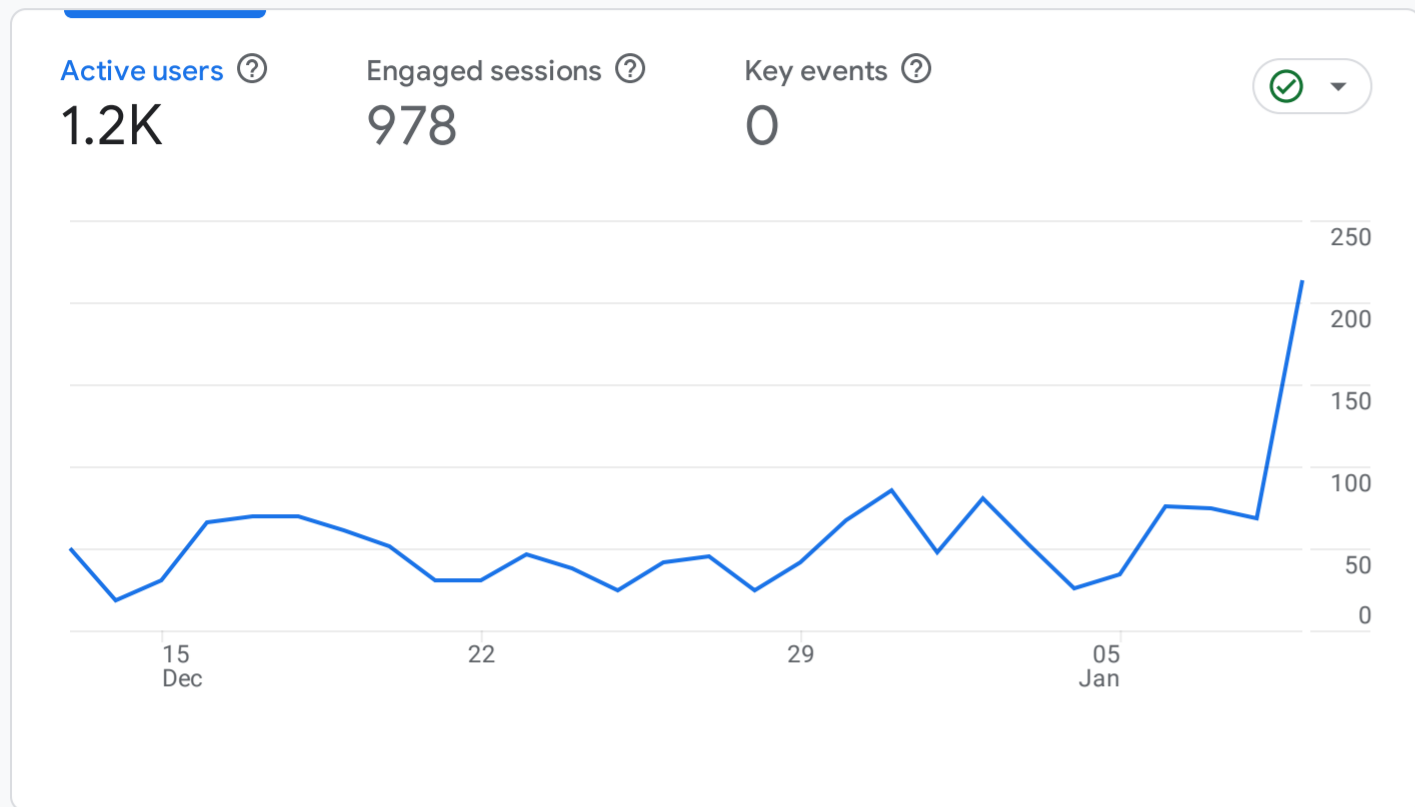

All Users + Add comparison

Last 28 days Dec 13, 2024 - Jan 9, 2025

All Users

Active users by App version

APP VERSION	ACTIVE USERS
No data available	

Active users by Device category

DEVICE CATEGORY	ACTIVE USERS
desktop	931
mobile	294
tablet	10

Active users by Platform

PLATFORM	ACTIVE USERS
web	1.2K