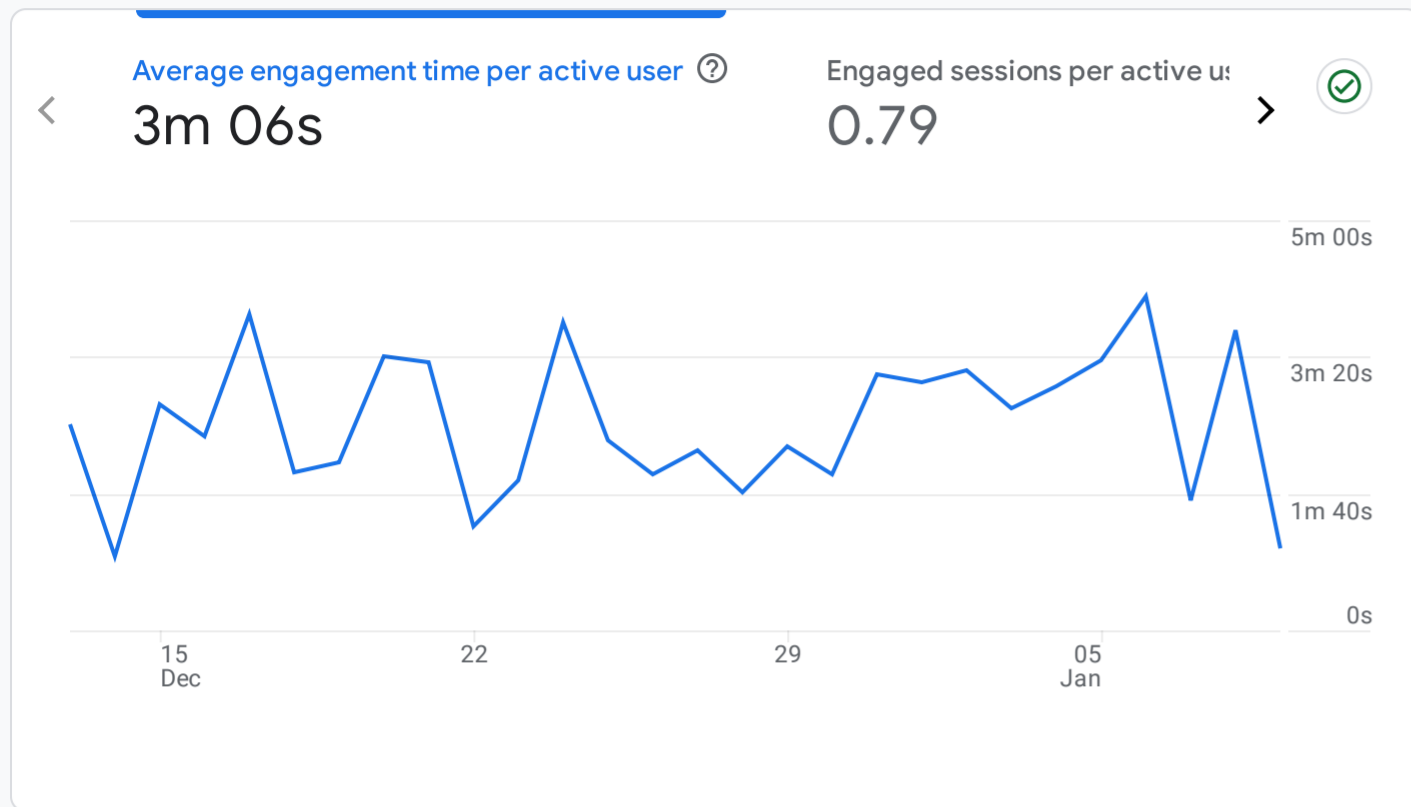

All Users [Add comparison](#)

Last 28 days Dec 13, 2024 - Jan 9, 2025

Engagement overview

Event count by Event name

EVENT NAME	EVENT COUNT
page_view	7.8K
user_engagement	6.2K
scroll	4.6K
session_start	3.7K
first_visit	2.2K
file_download	1.4K
view_search_results	82