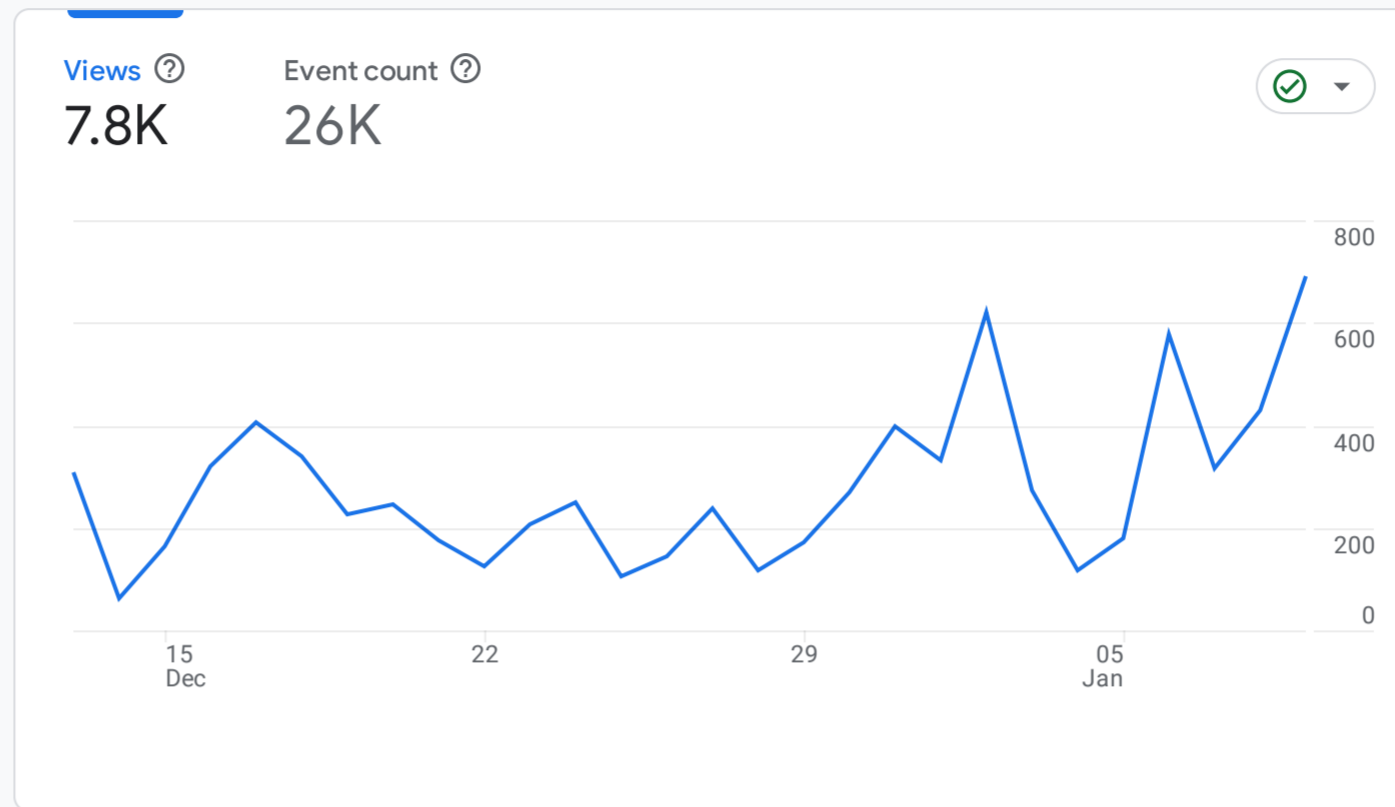

All Users [Add comparison](#)

Last 28 days Dec 13, 2024 - Jan 9, 2025

Engagement overview

Event count by Event name

EVENT NAME	EVENT COUNT
page_view	7.8K
user_engagement	6.2K
scroll	4.6K
session_start	3.7K
first_visit	2.2K
file_download	1.4K
view_search_results	82

[View events](#)

Views by Page title and screen

PAGE TITLE AND S...	VIEWS
Welcome Metropolit...	2.1K
Contact Us Metro...	594
Do Business With Us ...	482
Metropolitan Water R...	454
Recent Obituaries ...	442
Annuity Payment Sch...	386
Board Meeting Agend...	374