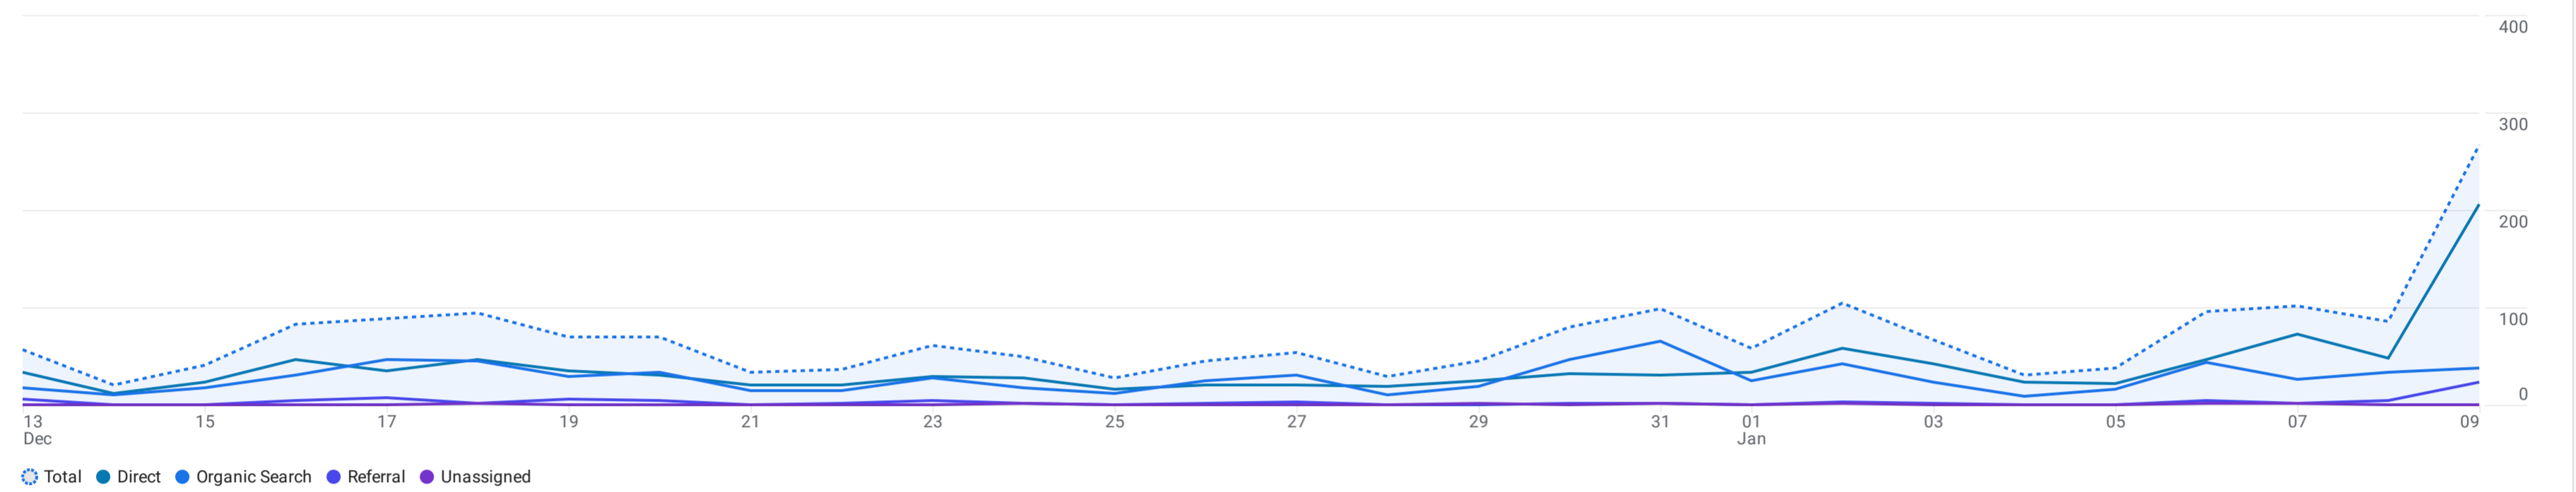

All Users Add comparison +

Last 28 days Dec 13, 2024 - Jan 9, 2025

Traffic acquisition: Session primary channel group (Default Channel Group) 🔍

Add filter +

Sessions by Session primary channel group (Default Channel Group) over time

Plot rows  Rows per page: 10 1-4 of 4

Session primary...Channel Group) +	↓ Sessions	Engaged sessions	Engagement rate	Average engagement time per session	Events per session	Event count	Key events	Session key event rate	Total revenue
	All events	All events	All events	All events	All events	All events	All events	All events	
<input checked="" type="checkbox"/> Total	1,922 100% of total	978 100% of total	50.88% Avg 0%	1m 59s Avg 0%	13.53 Avg 0%	26,006 100% of total	0.00	0%	\$0.00
<input checked="" type="checkbox"/> 1 Direct	1,075	461	42.88%	1m 31s	12.77	13,726	0.00	0%	\$0.00
<input checked="" type="checkbox"/> 2 Organic Search	765	473	61.83%	2m 43s	14.81	11,327	0.00	0%	\$0.00
<input checked="" type="checkbox"/> 3 Referral	81	43	53.09%	1m 02s	11.49	931	0.00	0%	\$0.00
<input checked="" type="checkbox"/> 4 Unassigned	7	0	0%	1m 57s	3.14	22	0.00	0%	\$0.00